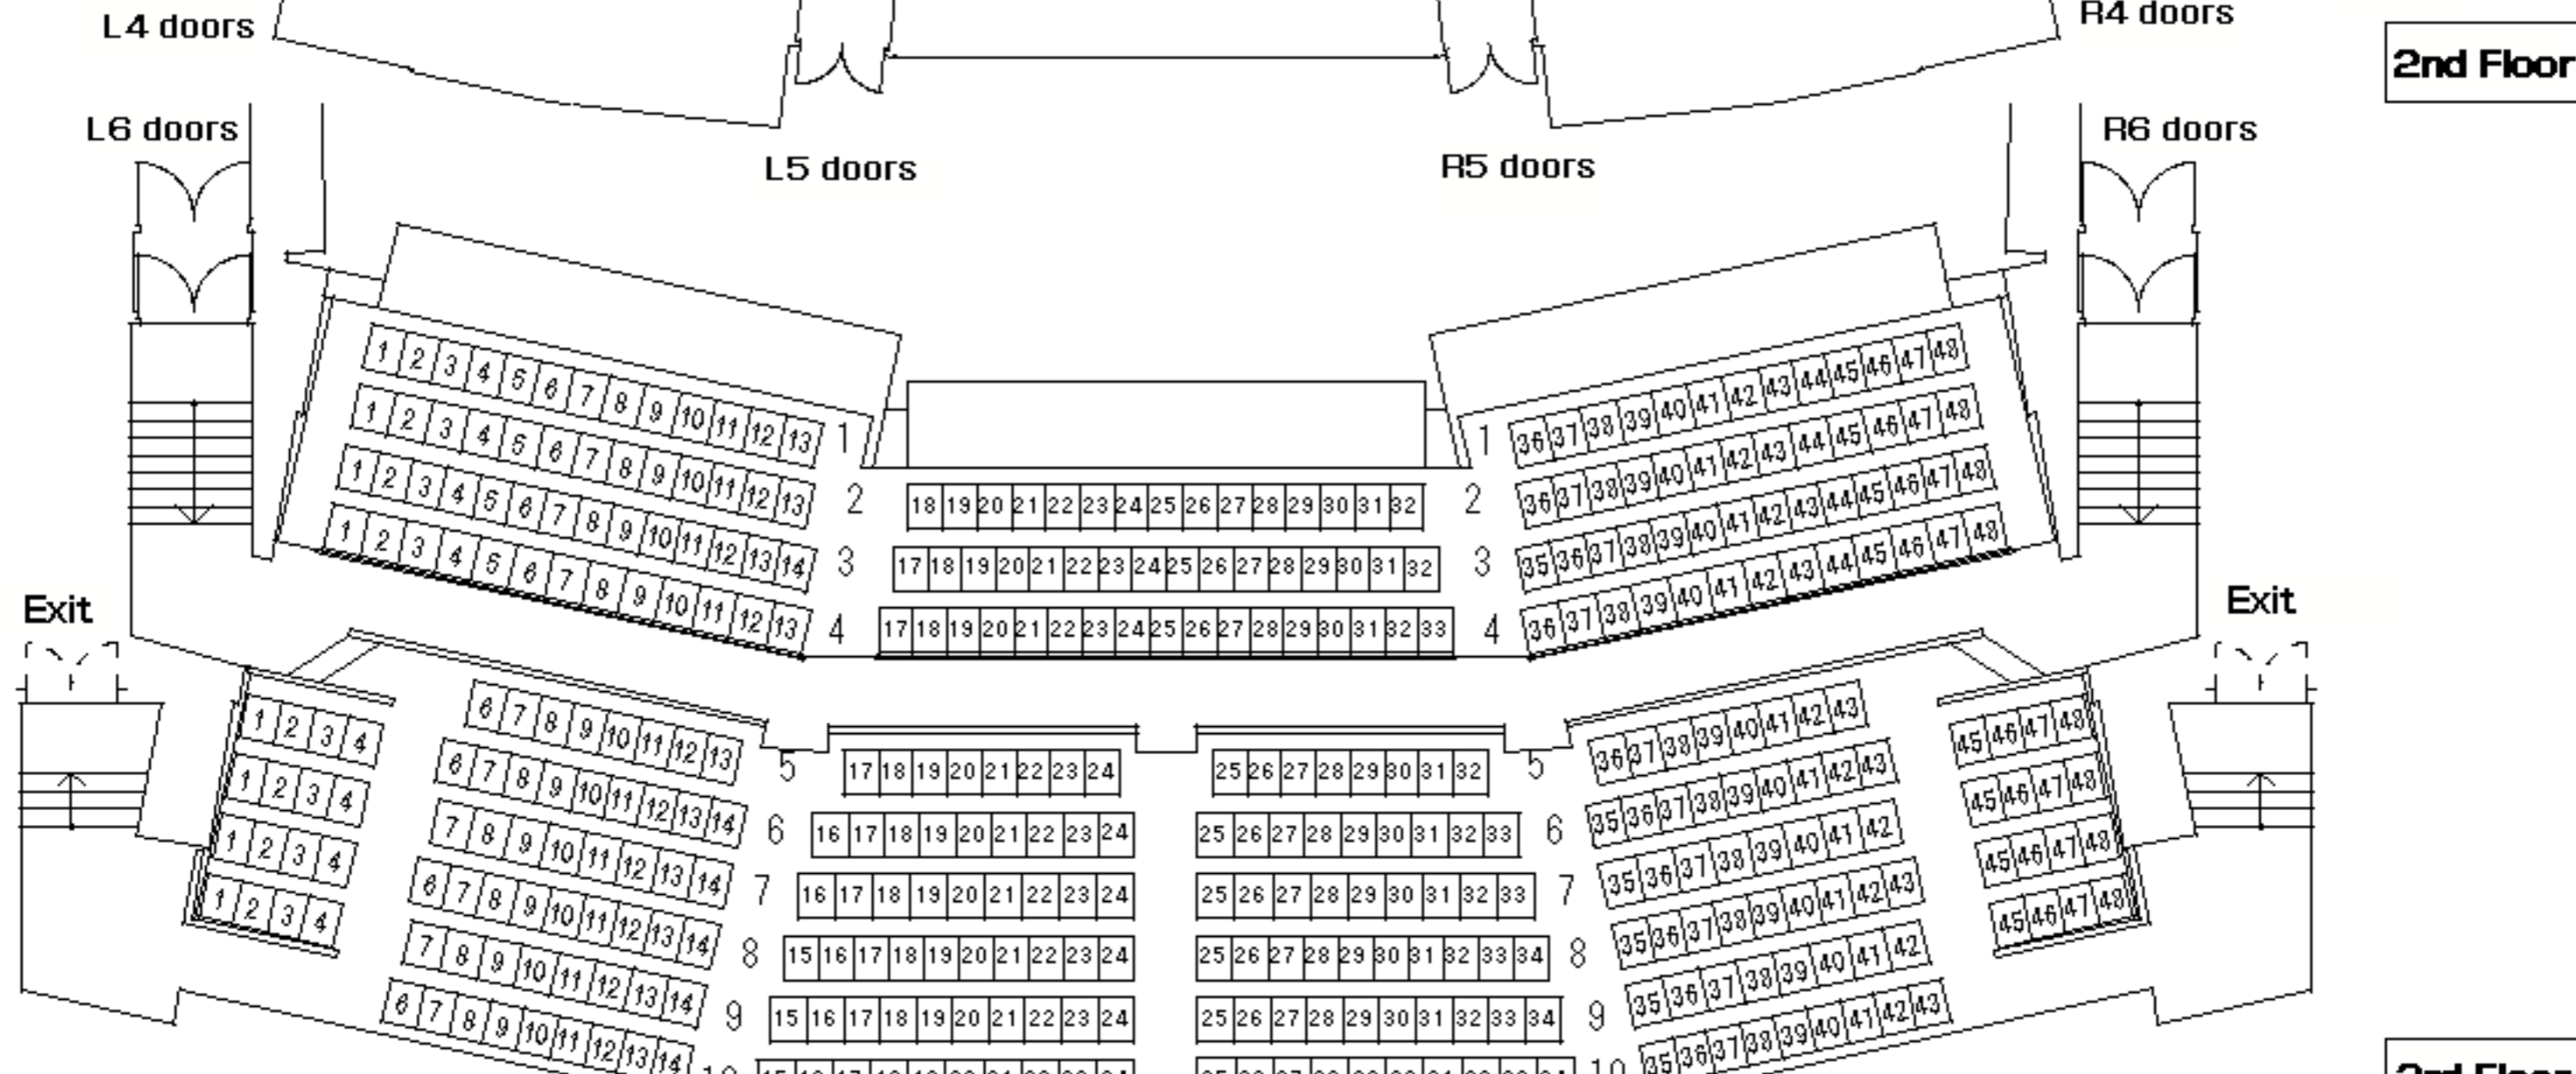

Illustration of Seat Arrangement

Hall C

Maximum number of seats available : 1,502

1st floor : 739 (653 when the orchestra pit is used)

2nd floor : 363

3rd floor : 400

Seats 6 to 8 of the 17th row on the 1st floor are designed for wheelchair users, and therefore are not provided as stationary seats.

1st Floor

2nd Floor

3rd Floor