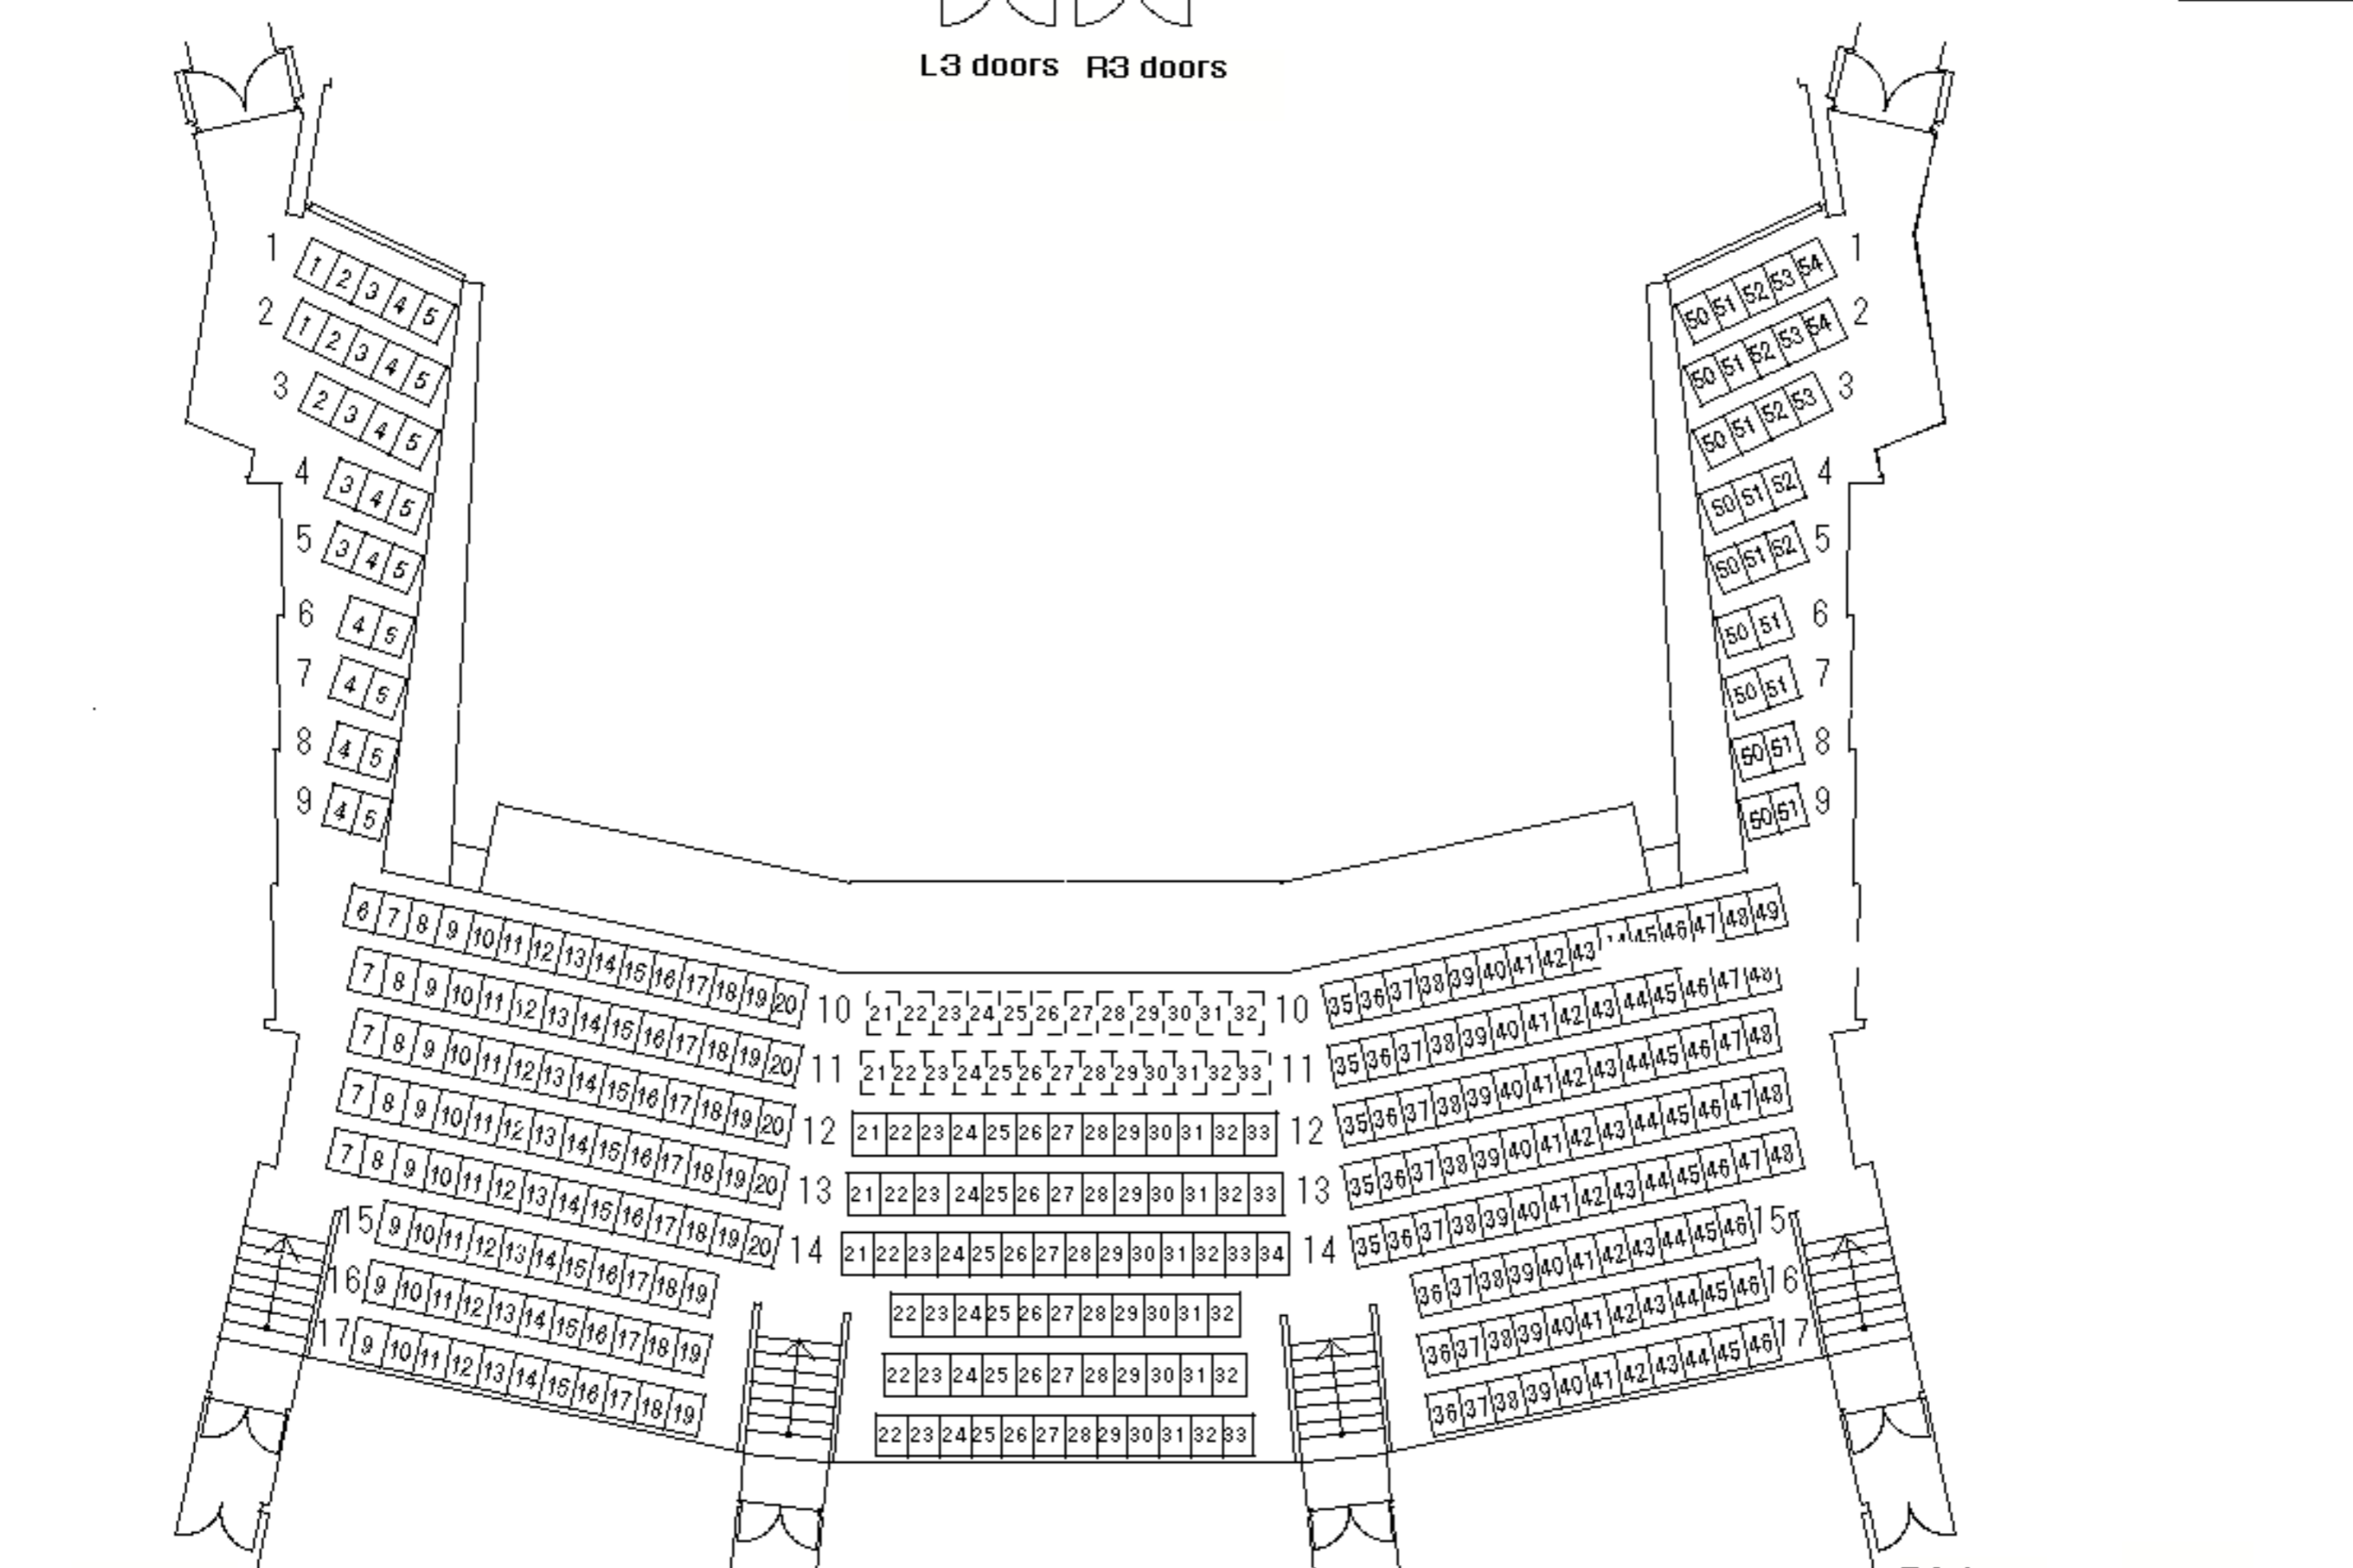

Illustration of Seat Arrangement

Hall C

Maximum number of seats available : 1,502

1st floor : 739 (653 when the orchestra pit is used)

2nd floor : 363

3rd floor : 400

Seats 6 to 8 of the 17th row on the 1st floor are designed for wheelchair users, and therefore are not provided as stationary seats.

1st Floor

2nd Floor

3rd Floor