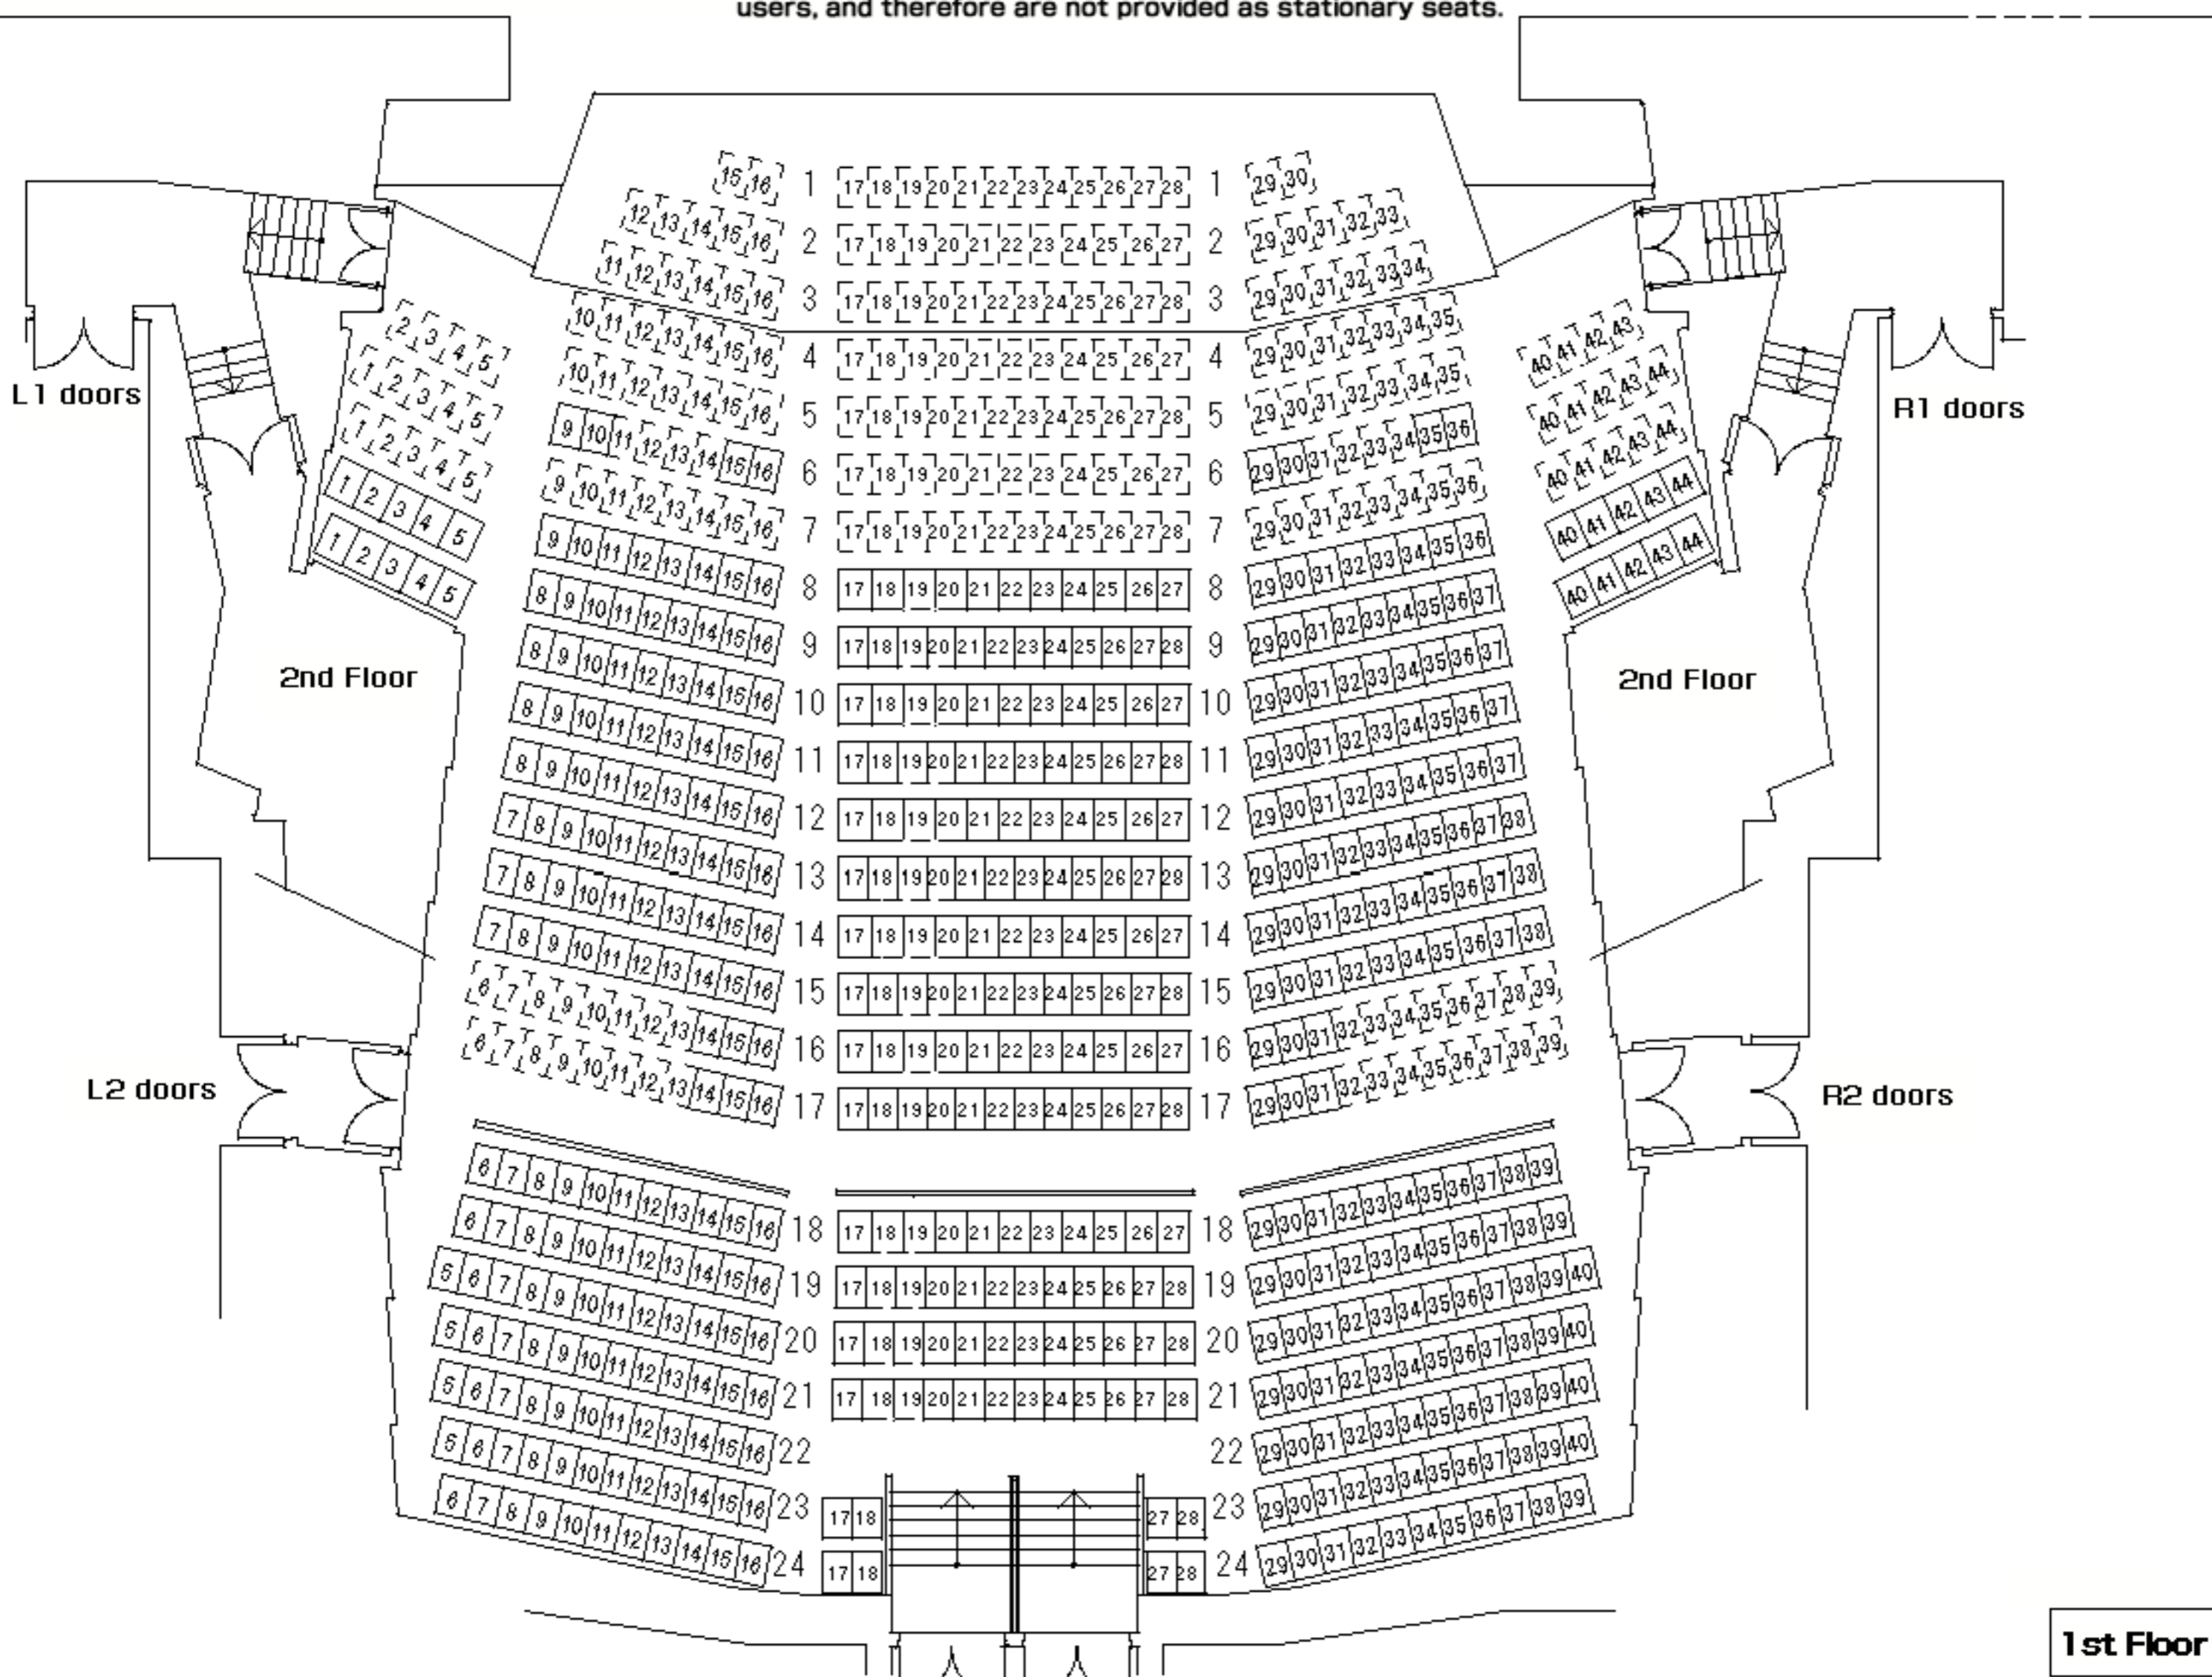

Illustration of Seat Arrangement

Hall C

Maximum number of seats available : 1,502

1st floor : 739 (653 when the orchestra pit is used)

2nd floor : 363

3rd floor : 400

Seats 6 to 8 of the 17th row on the 1st floor are designed for wheelchair users, and therefore are not provided as stationary seats.

1st Floor

2nd Floor

3rd Floor