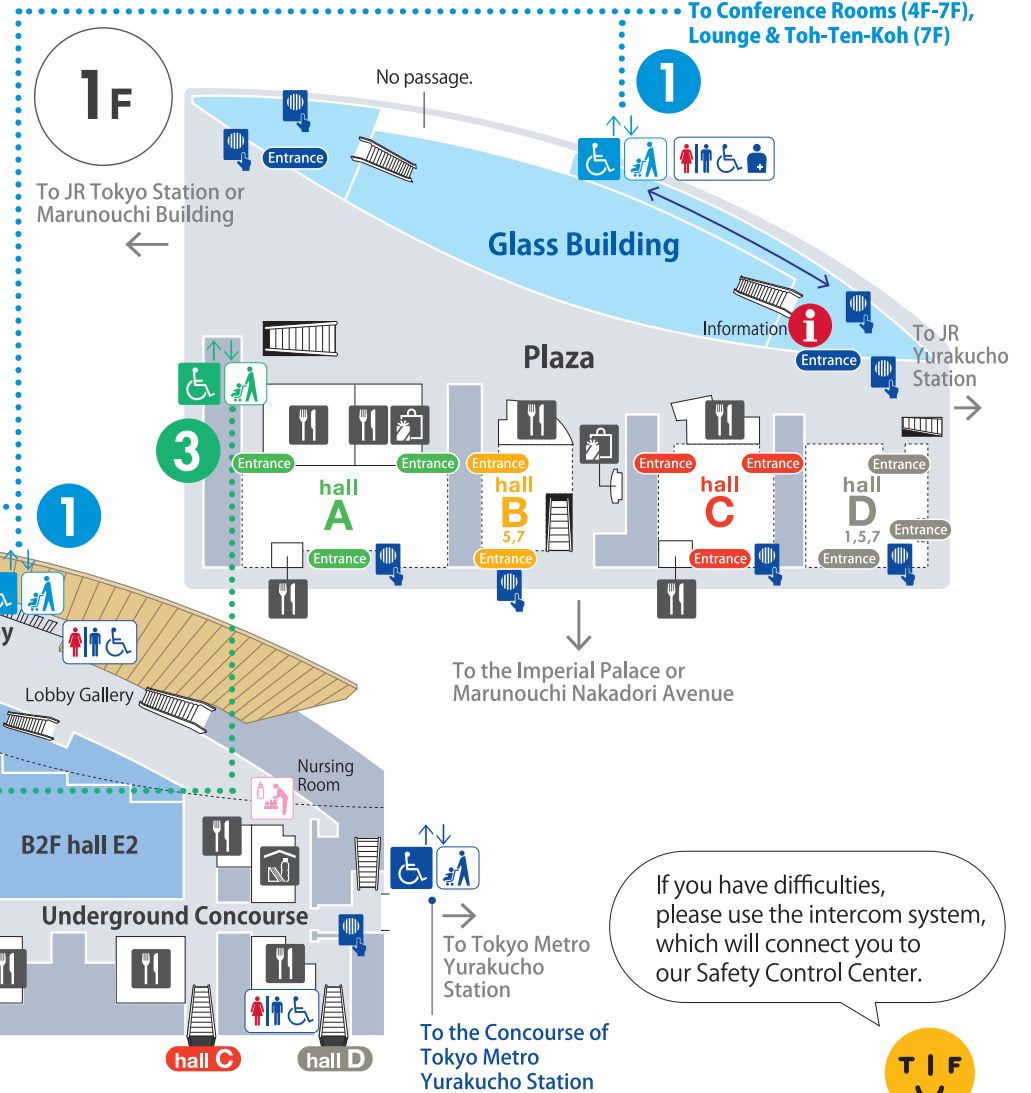

Elevators

| | |
|----------|---|
| 1 | Elevators stop at B3F through 7F. * Elevators 5 and 6 are wheelchair elevators. Location: B3F Parking Lot (except for Elevator 6), B1F Glass Building Lobby, 1F Glass Building, 4F-7F Glass Building Conference Rooms |
| 2 | Elevators go straight through from B3F to B1F. * To go to floors above B1F, you will need to change elevators. Location: B3F Parking Lot, B1F Underground Concourse |
| 3 | The elevators at JR Keiyo Line Exit 4 in Tokyo Station go to B1F and 1F. * To go to the B3F Parking Lot or Glass Building Conference Rooms, the Lounge, or Toh-Ten-Koh from 1F, you will need to change elevators. Location: JR Keiyo Line Exit 4, B1F Underground Concourse Entrance, 1F Plaza |
| 4 | Elevators go straight through from B1F to the hall E Lobby. Location: Near B1F Bridge, B2F hall E Lobby |

- Wheelchair Elevator
- Wheelchair Toilet / Diaper Change Station
- Wheelchair Toilet / Special needs changing table
- Wheelchair Toilet / Ostomy Toilet / Diaper Change Station
- Intercom System

Access to Facilities

- **Access to halls A-D**
Use the elevators located at **1** or **3** and get out at 1F. The hall entrances face on to the Plaza.
- **Access to hall E**
Use the elevators located at **1**, **2**, or **3**, get out at B1F, and use the elevator located at **4**.
- **Access to the Glass Building (4F-7F), Lounge and Toh-Ten-Koh (both on 7F)**
Use the elevators located at **1**.