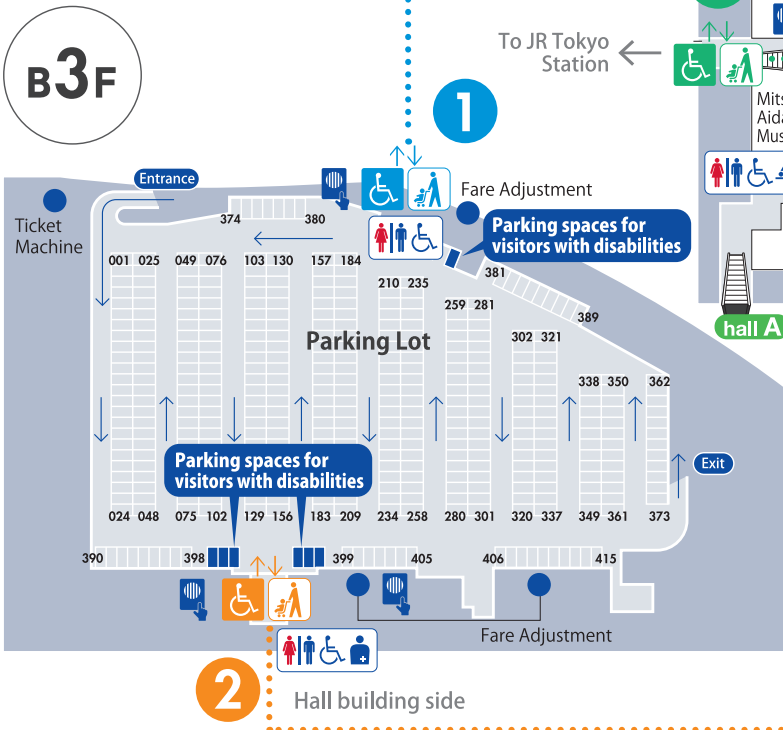

Elevators

| | |
|----------|---|
| 1 | Elevators stop at B3F through 7F. * Elevators 5 and 6 are wheelchair elevators. Location: B3F Parking Lot (except for Elevator 6), B1F Glass Building Lobby, 1F Glass Building, 4F-7F Glass Building Conference Rooms |
| 2 | Elevators go straight through from B3F to B1F. * To go to floors above B1F, you will need to change elevators. Location: B3F Parking Lot, B1F Underground Concourse |
| 3 | The elevators at JR Keiyo Line Exit 4 in Tokyo Station go to B1F and 1F. * To go to the B3F Parking Lot or Glass Building Conference Rooms, the Lounge, or Toh-Ten-Koh from 1F, you will need to change elevators. Location: JR Keiyo Line Exit 4, B1F Underground Concourse Entrance, 1F Plaza |
| 4 | Elevators go straight through from B1F to the hall E Lobby. Location: Near B1F Bridge, B2F hall E Lobby |

- Wheelchair Elevator
- Wheelchair Toilet / Diaper Change Station
- Wheelchair Toilet / Special needs changing table
- Wheelchair Toilet / Ostomy Toilet / Diaper Change Station
- Intercom System

Access to Facilities

- **Access to halls A-D**
Use the elevators located at **1** or **3** and get out at 1F. The hall entrances face on to the Plaza.
- **Access to hall E**
Use the elevators located at **1**, **2**, or **3**, get out at B1F, and use the elevator located at **4**.
- **Access to the Glass Building (4F-7F), Lounge and Toh-Ten-Koh (both on 7F)**
Use the elevators located at **1**.